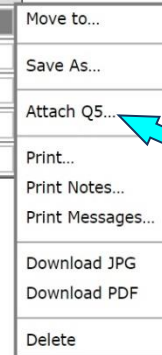

If questions, ping us at pmx@playermap.com or 1.414.921.2550