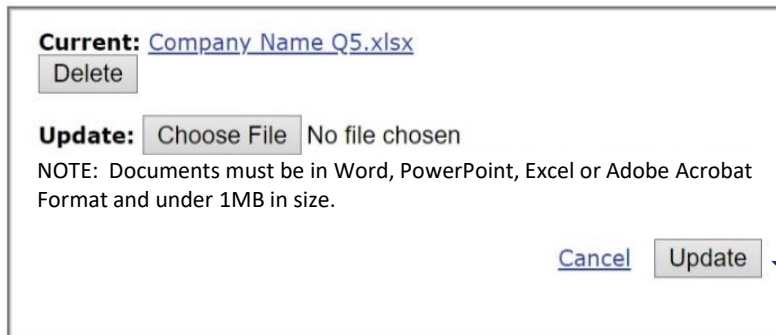

If questions, ping us at pmx@playermap.com or 1.414.921.2550