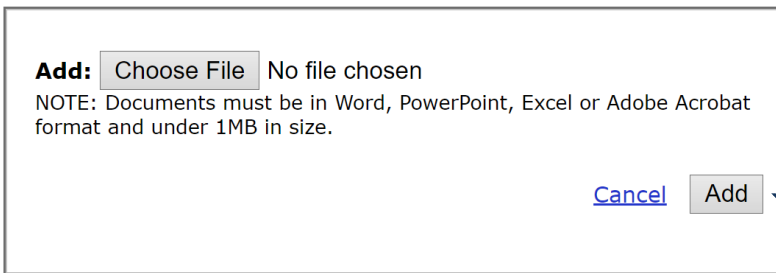

If questions, ping us at pmx@playermap.com or 1.414.921.2550