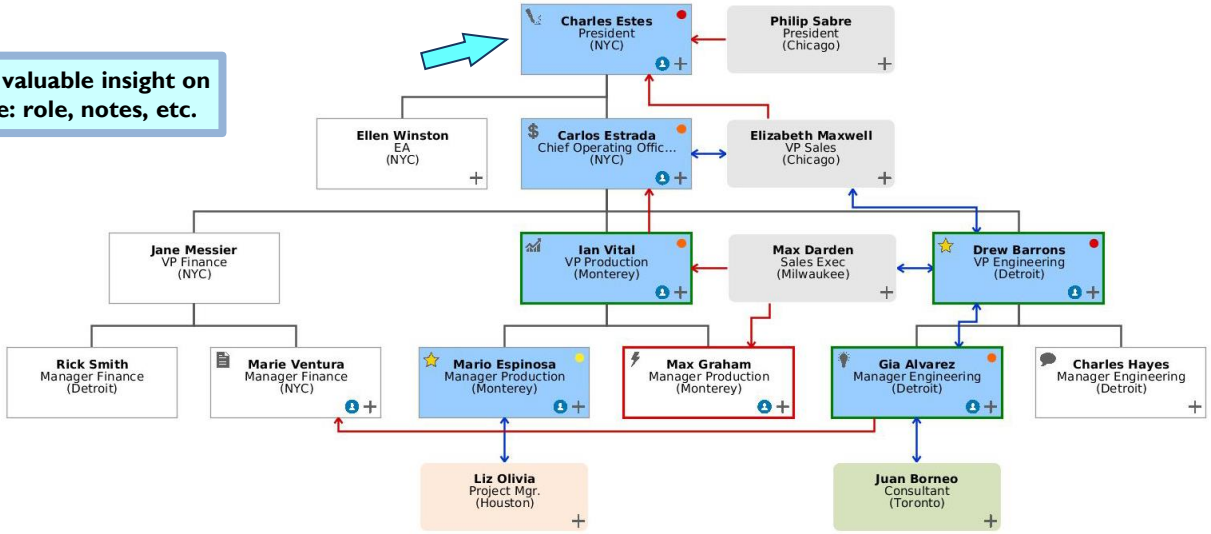

PLAYER MAP X-RAY

PMX makes it easy to export key Player insight

Player Maps contain valuable insight on key client Players re: role, notes, etc.

Folders & Player Maps		Create New Folder...	Create New Player Map...
Solo			
Vista, Project 1, \$ TBD, Date TBD	(04/23/2018 by me)	Action...	
Vista, Project 2, \$15M, 3/19	(01/18/2019 by me)	Action...	
Harley-Davidson		Action...	
Leland Q4 2018	Shared with 1 other	Action...	
Vista	Shared with 2 others	Action...	