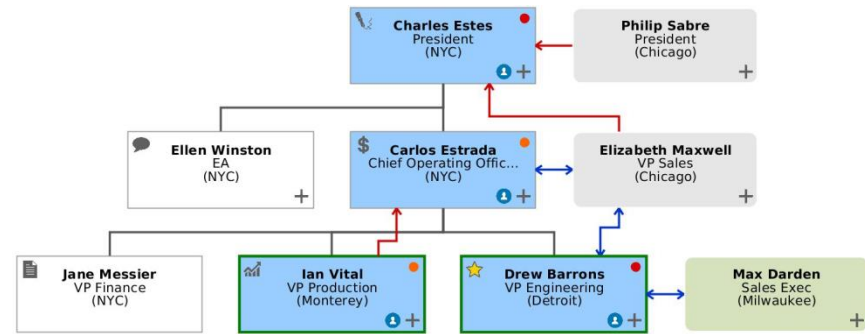

# PLAYER MAP X-RAY

PMX enables you to see Player Maps for the top projects on your forecast

1. Click link on the Account or Opportunity page to instantly see your Player Maps

\* Only 1 click and you see the Player Map you want to see

2. See bridges & Champions on Player Map to double-check your forecast accuracy

\* If bridges are weak or no Champion your win-rate is at risk

3. Message your coaching tips or comments and PMX immediately e-mails the team