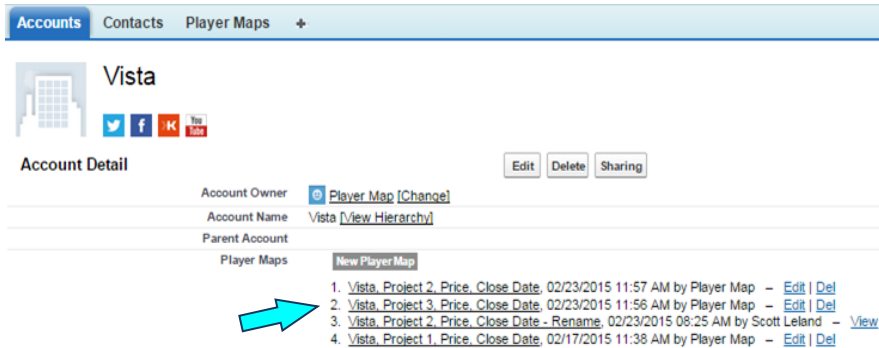

# PLAYER MAP X-RAY

PMX enables you to see Player Maps for the top projects on your forecast

1. Click link on the Account or Opportunity page to instantly see your Player Maps

\* Only 1 click and you see the Player Map you want to see