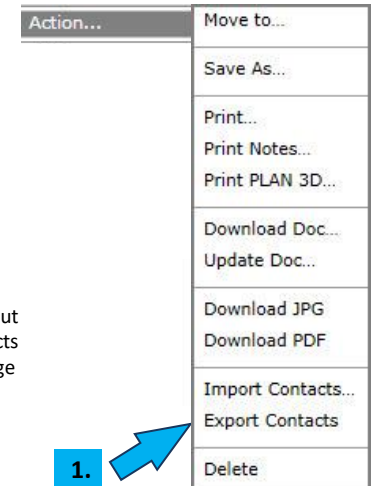

* CSV file is *not* saved in Player Map, but can be uploaded *again* to add contacts under Action menu on the Home page