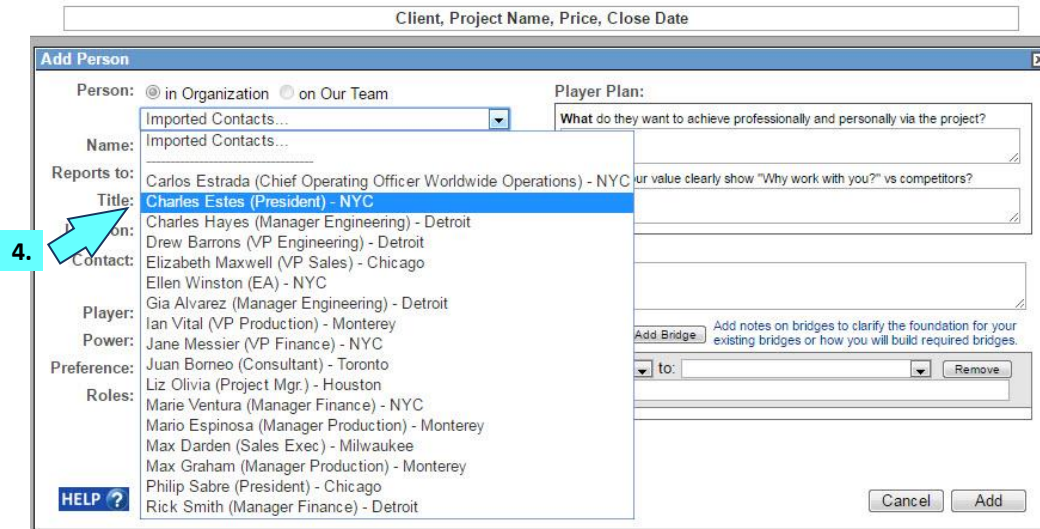

PLAYER MAP X-RAY

PMX makes it easy to import & export contacts using CSV files

Import contacts from a CSV file (not Excel) to build a Player Map

* Select people from the dropdown list of contacts from the CSV file to build the Player Map – save the Player Map, and the people are now saved in your PMX