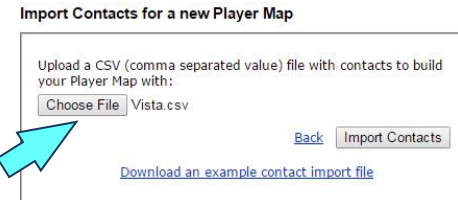

PLAYER MAP X-RAY

PMX makes it easy to import & export contacts using CSV files

Import contacts from a CSV file (not Excel) to build a Player Map

* Select people from the dropdown list of contacts from the CSV file to build the Player Map – save the Player Map, and the people are now saved in your PMX