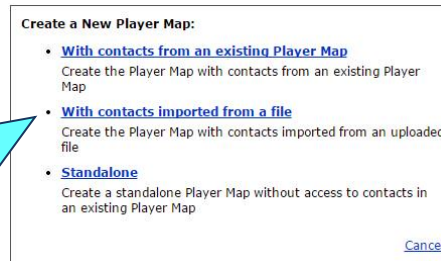

PLAYER MAP X-RAY

PMX makes it easy to import & export contacts using CSV files

Import contacts from a CSV file (not Excel) to build a Player Map

* Select people from the dropdown list of contacts from the CSV file to build the Player Map – save the Player Map, and the people are now saved in your PMX