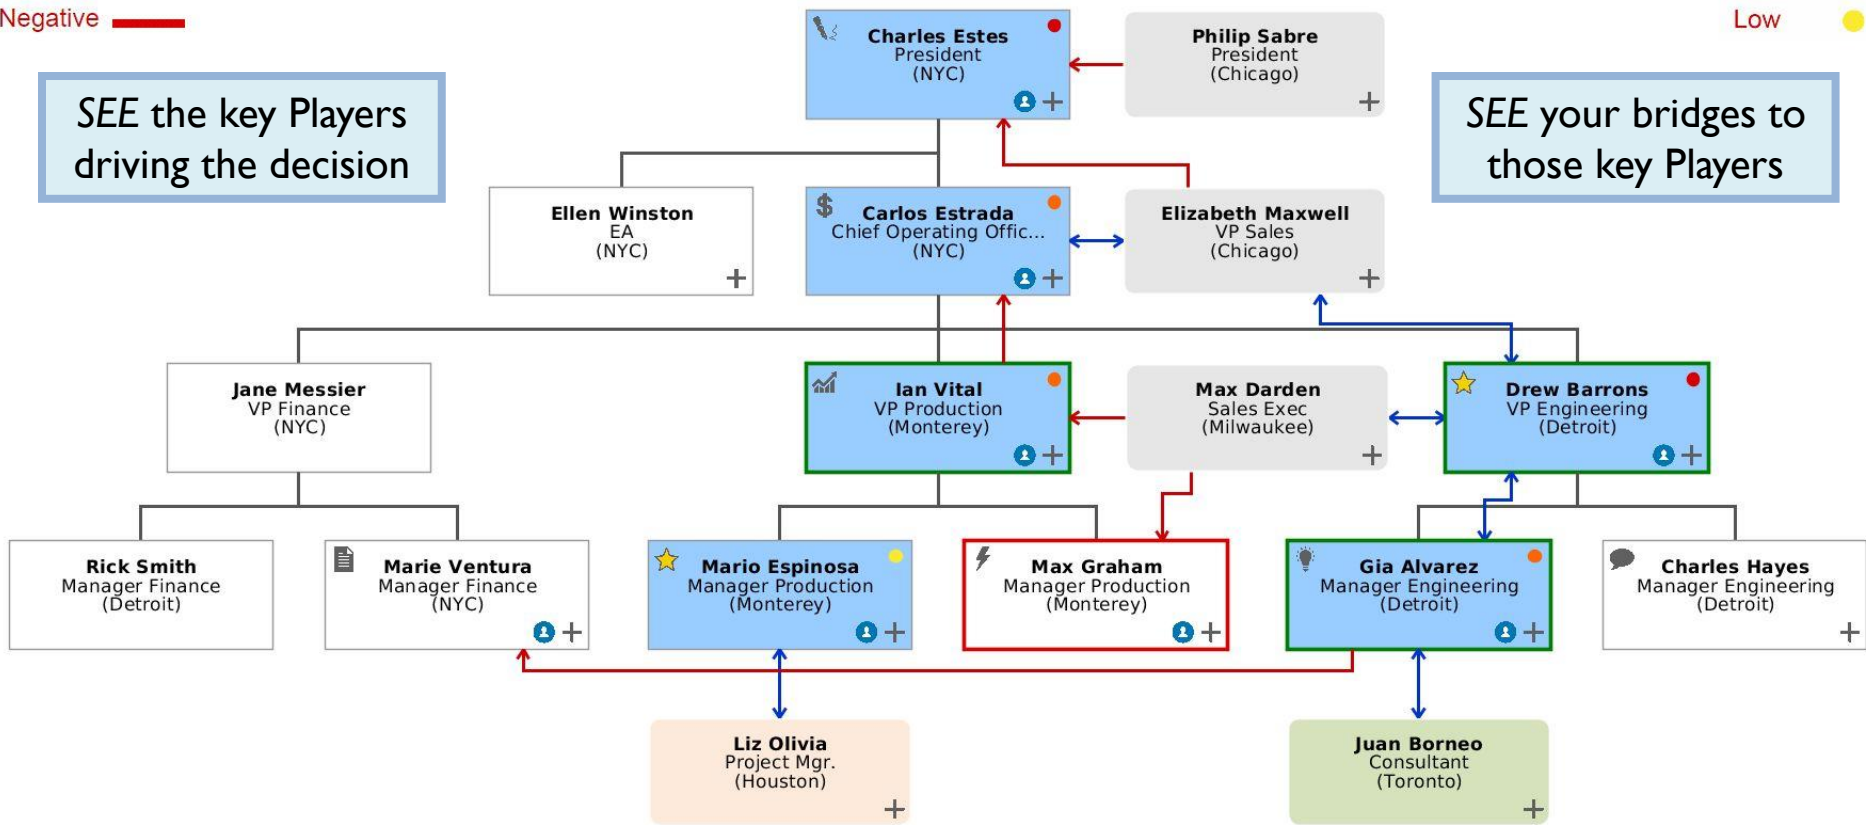

**Preferences**

- Positive █
- Neutral █
- Negative █

**Power Meter**

- High ●
- Medium ●
- Low ●

SEE the key Players driving the decision

SEE your bridges to those key Players

Player Map it

Player	Business	Champion	Competitor	Contract	Funds	Pen	Power	Solution	Source	Existing Bridge	Required Bridge	Our Team	LinkedIn