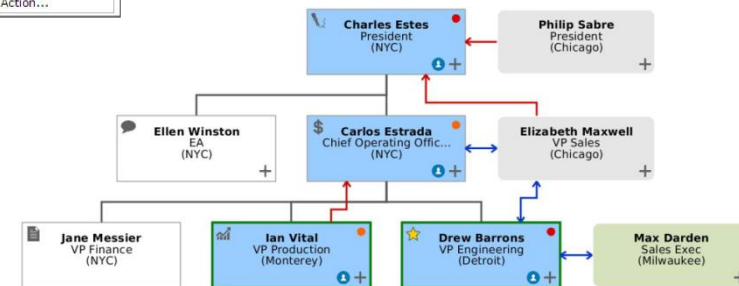

# PLAYER MAP X-RAY

Share Player Maps to collaborate on the top projects on your forecast

Share Player Maps so your team can edit together & collaborate

Folders & Player Maps		Create New Folder...	Create New Player Map...
Solo			
Alpha	Project Name Price Close Date (06/05/2017 03:58 PM)	Action...	
Vista	Project Name Price Close Date (06/05/2017 03:41 PM)	Action...	
Acme		Action...	
Monique		Action...	
Top_10		Action...	

Customize and organize folders by forecast, person or account

\* We suggest people share a folder with their name so you can instantly see their projects

See the Player Maps on your forecast that you want to see